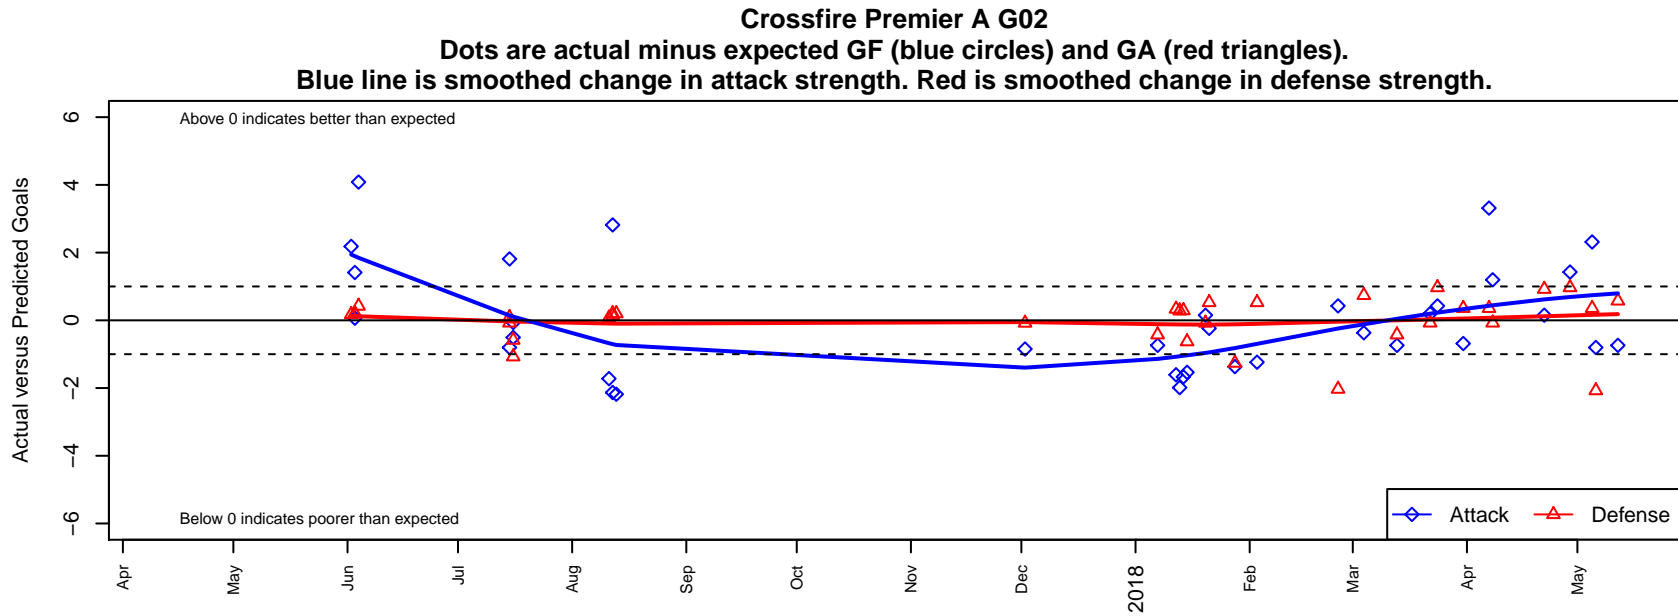

## Crossfire Premier A G02

Crossfire Premier  
 Redmond, WA  
 G02 total strength=1776  
 attack=22.49 defense=38.66  
 fall league = RCL G02 Div 1

alt names used:  
 Crossfire Premier G02 A  
 CROSSFIRE PREMIER G02A  
 CROSSFIRE PREMIER G02A (WA)  
 Crossfire Premier G02A  
 Crossfire Premier G02 A

**attack and defense variance (black dot)  
relative to other teams  
and top 10 in region**

**attack and defense rating  
relative to others at age  
and all opponents in last 13 months**

**Performance relative to 13 month average**