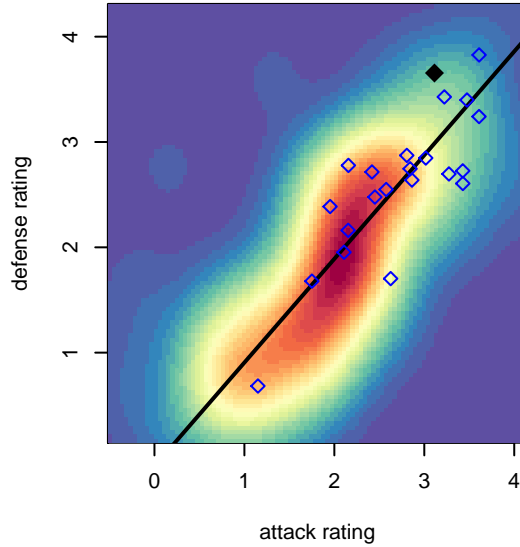

## Crossfire Premier A G02

Crossfire Premier  
 Redmond, WA  
 G02 total strength=1776  
 attack=22.49 defense=38.66  
 fall league = RCL G02 Div 1

alt names used:  
 Crossfire Premier G02 A  
 CROSSFIRE PREMIER G02A  
 CROSSFIRE PREMIER G02A (WA)  
 Crossfire Premier G02A  
 Crossfire Premier G02 A

**attack and defense variance (black dot)  
relative to other teams  
and top 10 in region**

**attack and defense rating  
relative to others at age  
and all opponents in last 13 months**

**Performance relative to 13 month average**