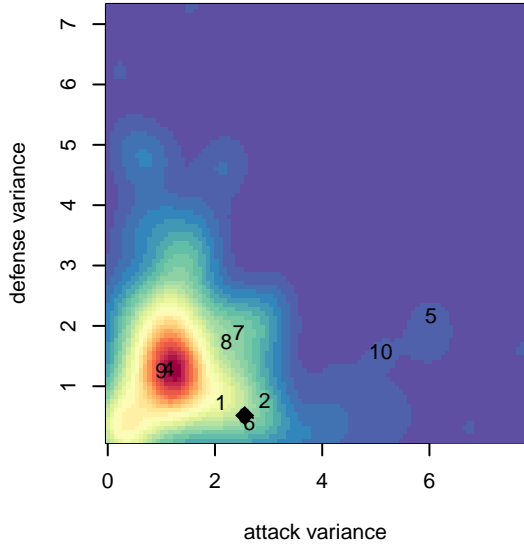

## Crossfire Premier A G02

Crossfire Premier  
 Redmond, WA  
 G02 total strength=1776  
 attack=22.49 defense=38.66  
 fall league = RCL G02 Div 1

alt names used:  
 Crossfire Premier G02 A  
 CROSSFIRE PREMIER G02A  
 CROSSFIRE PREMIER G02A (WA)  
 Crossfire Premier G02A  
 Crossfire Premier G02 A

**attack and defense variance (black dot)  
relative to other teams  
and top 10 in region**

**attack and defense rating  
relative to others at age  
and all opponents in last 13 months**

**Performance relative to 13 month average**