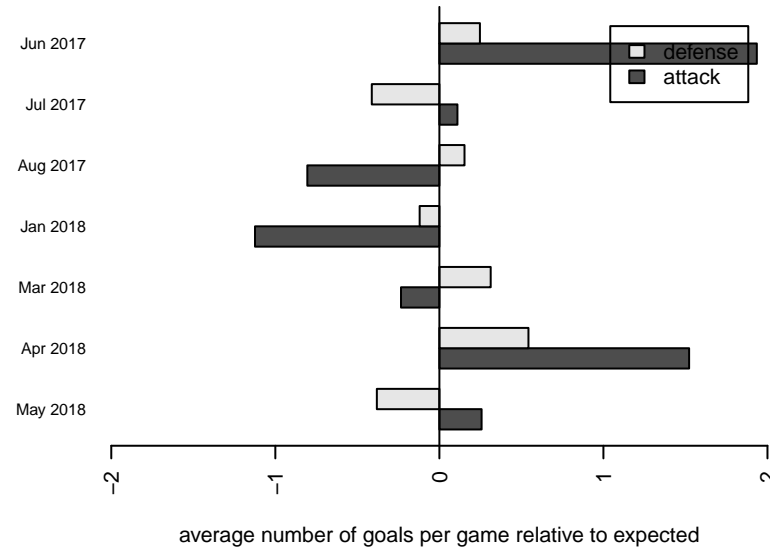

Performance relative to 13 month average