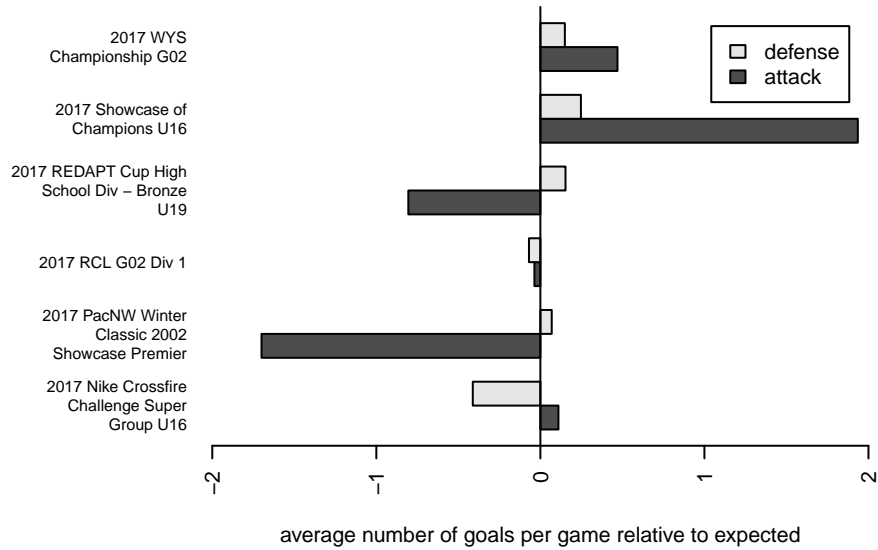

## Crossfire Premier A G02

Crossfire Premier  
 Redmond, WA  
 G02 total strength=1776  
 attack=22.49 defense=38.66  
 fall league = RCL G02 Div 1

alt names used:  
 Crossfire Premier G02 A  
 CROSSFIRE PREMIER G02A  
 CROSSFIRE PREMIER G02A (WA)  
 Crossfire Premier G02A  
 Crossfire Premier G02 A

Venues played:  
 2017 Showcase of Champions U16  
 2017 Nike Crossfire Challenge Super Group U'  
 2017 REDAPT Cup High School Div – Bronze I  
 2017 RCL G02 Div 1  
 2017 PacNW Winter Classic 2002 Showcase P  
 2017 WYS Championship G02

**attack and defense variance (black dot)  
relative to other teams  
and top 10 in region**

**attack and defense rating  
relative to others at age  
and all opponents in last 13 months**

**Performance relative to 13 month average**