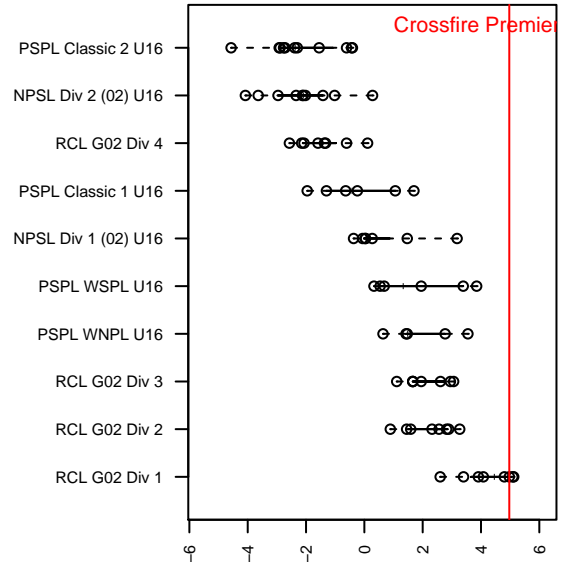

## Crossfire Premier A G02

Crossfire Premier  
 Redmond, WA  
 G02 total strength=1776  
 attack=22.49 defense=38.66  
 fall league = RCL G02 Div 1

alt names used:  
 Crossfire Premier G02 A  
 CROSSFIRE PREMIER G02A  
 CROSSFIRE PREMIER G02A (WA)  
 Crossfire Premier G02A  
 Crossfire Premier G02 A

**attack and defense variance (black dot)  
relative to other teams  
and top 10 in region**

**attack and defense rating  
relative to others at age  
and all opponents in last 13 months**

**Performance relative to 13 month average**